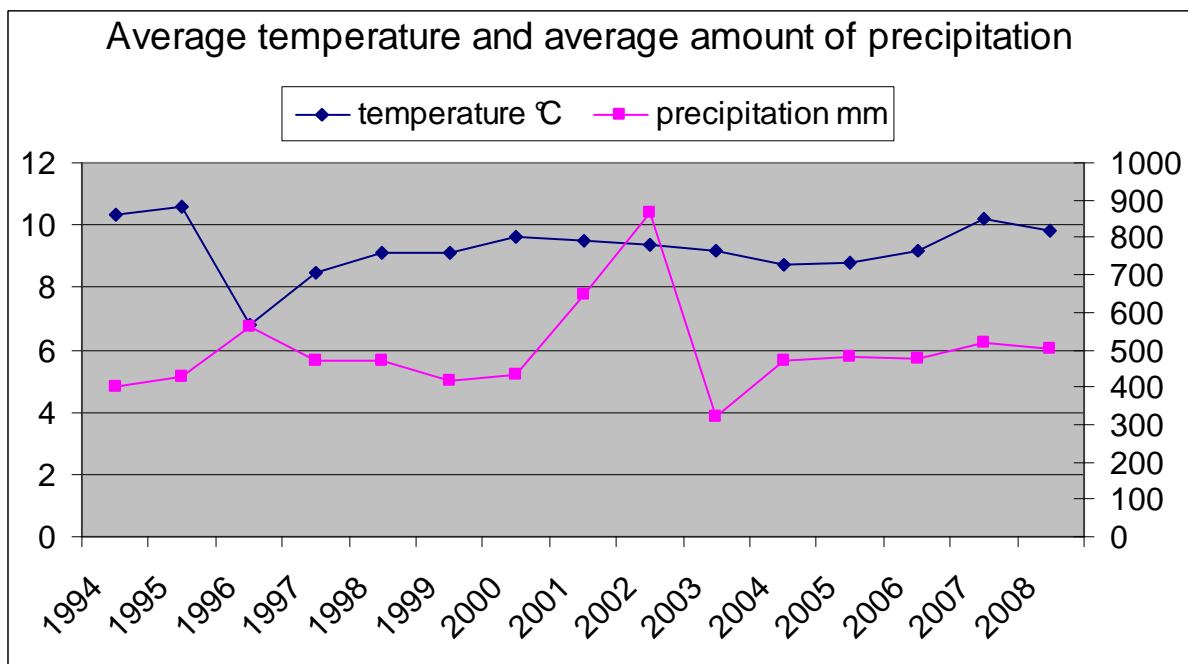

Geographical situation: 50°00' 42.08" northern latitude
14°33' 34.27" easter longitude
284 – 296 m above sea-level

Climate: Average temperature 8,8 °C
Average amount of precipitation 565 mm

Area: 80 ha

✂.....✂.....✂	
Your address:	Silva Tarouca Research Institute for Landscape and Ornamental Gardening, Publ. Rest. Inst. Dendrological Garden Květnové náměstí 391 252 43 Průhonice Czech Republic